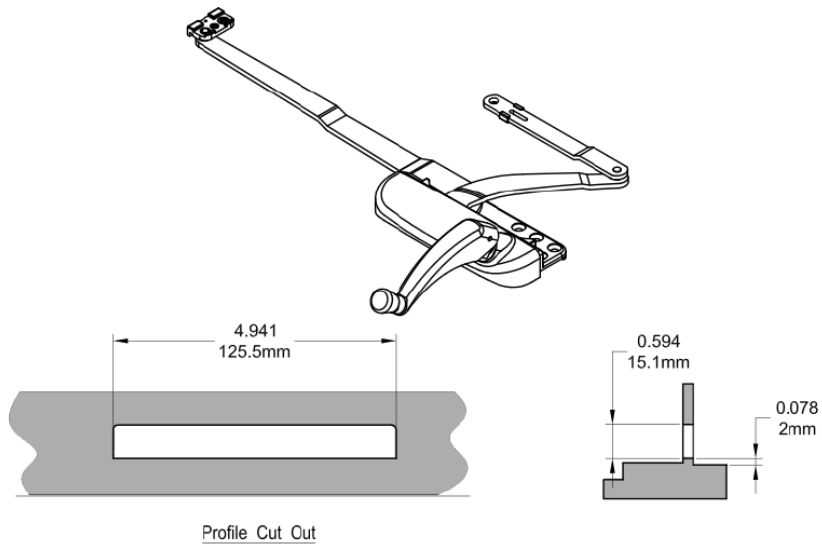

Grande Case Dual Arm Operator (Low Profile)

Product Name	Part Number	" A "
Grande Dual Arm Operator (Low Profile) , RH	132626-RS	18.834"
Grande Dual Arm Operator (Low Profile) , LH	132626-LS	18.834"
Grande Short Arm Dual Arm Operator (Low Profile) , RH	132626S-RS	15.945"
Grande Short Arm Dual Arm Operator (Low Profile) , LH	132626S-LS	15.945"

Track 190056

Stud Bracket (Right Hand Shown)

Part Number	Material	Hand
190463	Steel	RH
190464	Steel	LH