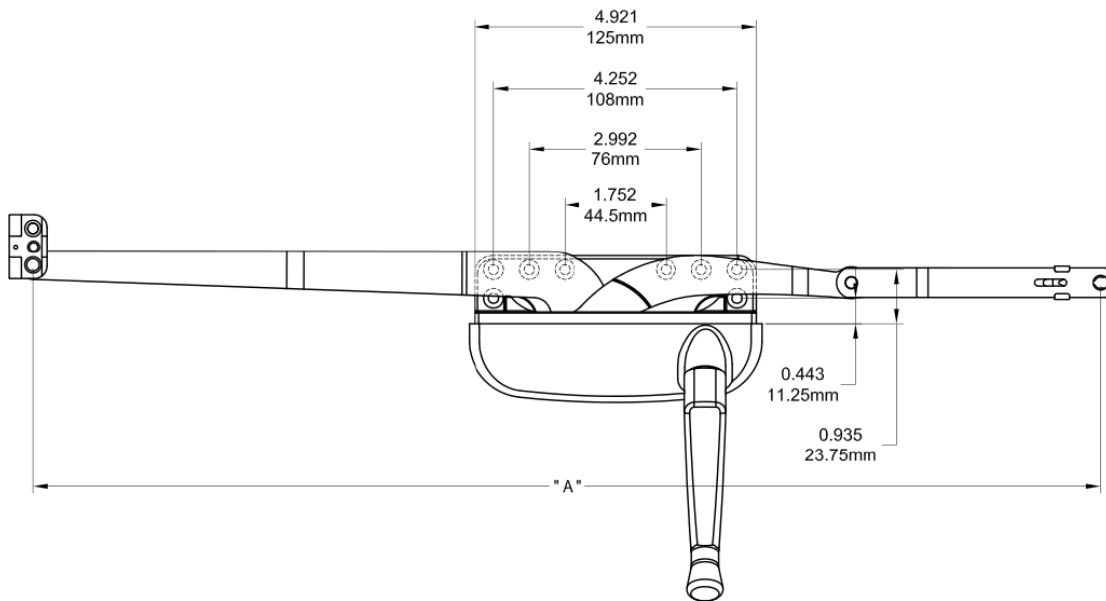

Grande Case Dual Arm Operator (Low Profile)

Product Name	Part Number	" A "
Grande Dual Arm Operator (Low Profile) , RH	132626-RS	18.834"
Grande Dual Arm Operator (Low Profile) , LH	132626-LS	18.834"
Grande Short Arm Dual Arm Operator (Low Profile) , RH	132626S-RS	15.945"
Grande Short Arm Dual Arm Operator (Low Profile) , LH	132626S-LS	15.945"

Track 190056

Stud Bracket (Right Hand Shown)

Part Number	Material	Hand
190463	Steel	RH
190464	Steel	LH