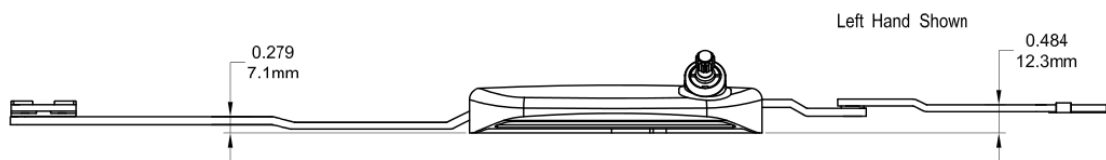

Grande Case Dual Arm Operator (Low Profile)

Product Name	Part Number	" A "
Grande Dual Arm Operator (Low Profile) , RH	132626-RS	18.834"
Grande Dual Arm Operator (Low Profile) , LH	132626-LS	18.834"
Grande Short Arm Dual Arm Operator (Low Profile) , RH	132626S-RS	15.945"
Grande Short Arm Dual Arm Operator (Low Profile) , LH	132626S-LS	15.945"

Track 190056

Stud Bracket (Right Hand Shown)

Part Number	Material	Hand
190463	Steel	RH
190464	Steel	LH