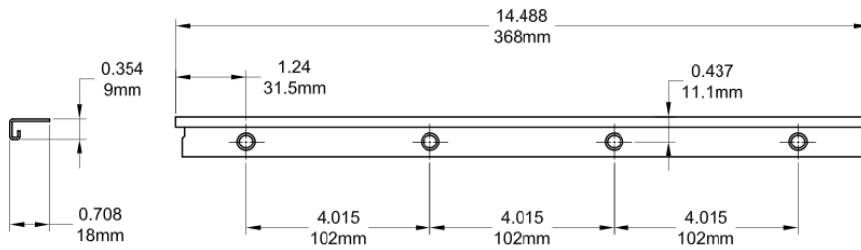

Grande Case Dual Arm Operator (Low Profile)

Product Name	Part Number	" A "
Grande Dual Arm Operator (Low Profile) , RH	132626-RS	18.834"
Grande Dual Arm Operator (Low Profile) , LH	132626-LS	18.834"
Grande Short Arm Dual Arm Operator (Low Profile) , RH	132626S-RS	15.945"
Grande Short Arm Dual Arm Operator (Low Profile) , LH	132626S-LS	15.945"

Track 190056

Stud Bracket (Right Hand Shown)

Part Number	Material	Hand
190463	Steel	RH
190464	Steel	LH