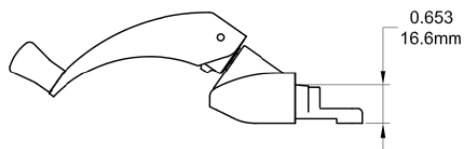

Grande Case Dual Arm Operator (Low Profile)

Product Name	Part Number	" A "
Grande Dual Arm Operator (Low Profile) , RH	132626-RS	18.834"
Grande Dual Arm Operator (Low Profile) , LH	132626-LS	18.834"
Grande Short Arm Dual Arm Operator (Low Profile) , RH	132626S-RS	15.945"
Grande Short Arm Dual Arm Operator (Low Profile) , LH	132626S-LS	15.945"

Track 190056

Stud Bracket (Right Hand Shown)

Part Number	Material	Hand
190463	Steel	RH
190464	Steel	LH